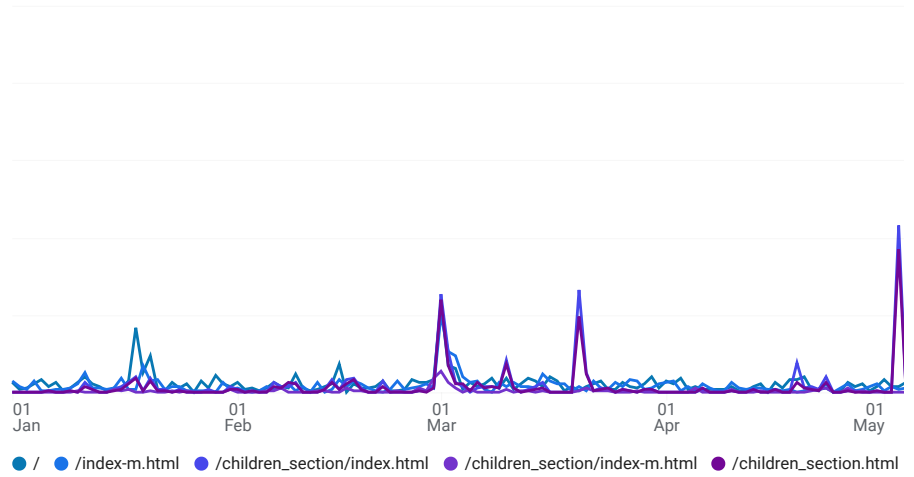

This property is not fully set up. You can complete the recommended setup checklist in the Setup Assistant. [Learn more](#) [Complete setup](#)

- Reports snapshot
- Real-time
- Life cycle
 - Acquisition
 - Engagement
 - Overview
 - Events
 - Conversions
 - Pages and screens**
 - Landing page
 - Monetisation
 - Retention
- User
 - Demographics
 - Tech
 - Overview
 - Tech details

Pages and screens: Page path and screen class

Views by Page path and screen class over time

Search...

Page path and screen class	Views	Users
	15,106 100% of total	6,836 100% of total
1 /	824	566
2 /index-m.html	695	451
3 /children_section/index.html	636	382
4 /children_section/index-m.html	514	275
5 /children_section.html	505	342
6 /children_section/available_competitions.html	435	550
7 /children_section-m.html	434	251
8 /age_of_the_princes/mw_family_tree.html	386	299
9 /timeline/index.html	348	204
10 /age_of_the_princes/mw_family_tree-m.html	328	250