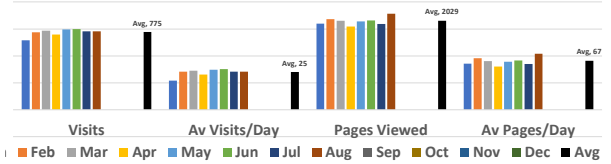

	Jan	Feb	Mar	Apr	May	Jun	Jul	Aug	Sep	Oct	Nov	Dec	Avg
Visits	381	744	868	626	956	987	818	820					775
Av Visits/Day	12	26	28	20	30	32	26	26					25
Pages Viewed	1590	2302	2001	1224	1892	2034	1527	3663					2029
Av Pages/Day	51	82	64	40	61	67	49	118					67

	Jan	Feb	Mar	Apr	May	Jun	Jul	Aug	Sep	Oct	Nov	Dec	Avg
Visits	2203	3043	3218	2749	3407	3520	3693	4043					3235
Av Visits/Day	70	108	103	90	109	116	118	129					105
Pages Viewed	7080	9095	7584	6184	7022	7476	8091	14437					8371
Av Pages/Day	228	324	244	205	226	248	260	465					275

Total

English

Welsh

English Average %Age Country Visits

Welsh Average %Age Country Visits

English Average %Age Operating System Pages

Welsh Average %Age Operating System Pages