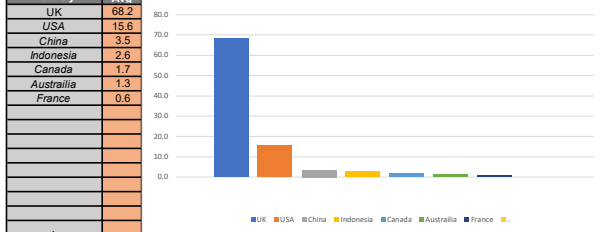

	Jan	Feb	Mar	Apr	May	Jun	Jul	Aug	Sep	Oct	Nov	Dec	Avg
Visits	1825	2207	2571	2653	2768	2642	2288	2780	3950	2451	2444	2457	2586
Av Visits/Day	58	78	82	88	88	87	72	89	131	78	81	78	84
Pages Viewed	4922	9476	8688	9397	8352	6614	4242	6135	17090	7531	5574	5244	7772
Av Pages/Day	158	337	279	312	269	219	136	192	569	242	184	168	255

Total

English

Welsh

English Average %Age Country Visits

Welsh Average %Age Country Visits

English Average %Age Operating System Pages

Welsh Average %Age Operating System Pages