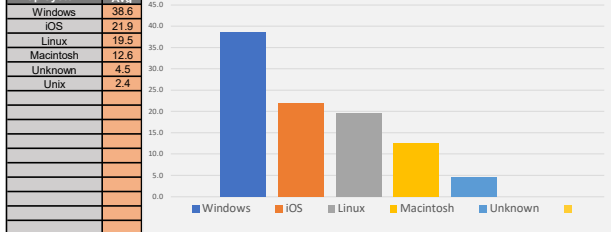

	Jan	Feb	Mar	Apr	May	Jun	Jul	Aug	Sep	Oct	Nov	Dec	Avg
Visits	1825	2207	2571	2653	2768	2642	2288	2780	3950	2451	2444	2457	2586
Av Visits/Day	58	78	82	88	88	87	72	89	131	78	81	78	84
Pages Viewed	4922	9476	8688	9397	8352	6614	4242	6135	17090	7531	5574	5244	7772
Av Pages/Day	158	337	279	312	269	219	136	192	569	242	184	168	255

Total

English

Welsh

English Average %Age Country Visits

Welsh Average %Age Country Visits

English Average %Age Operating System Pages

Welsh Average %Age Operating System Pages